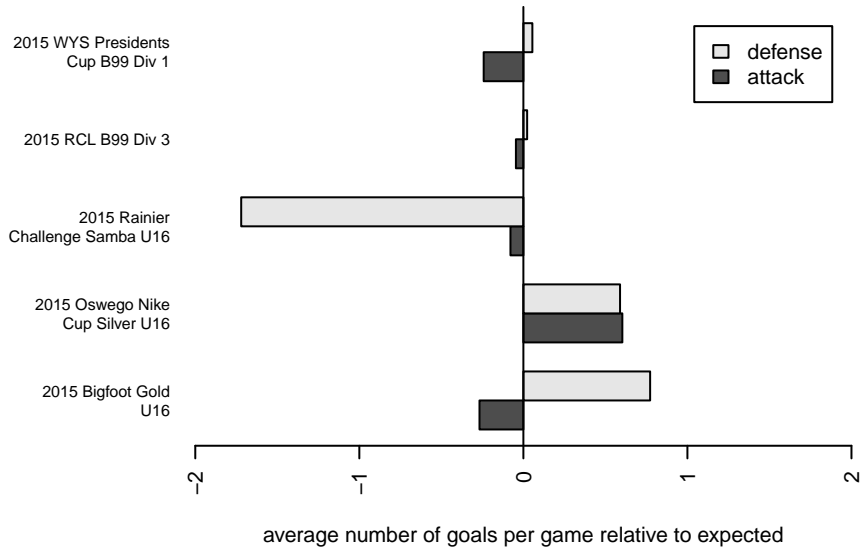

Performance relative to 13 month average