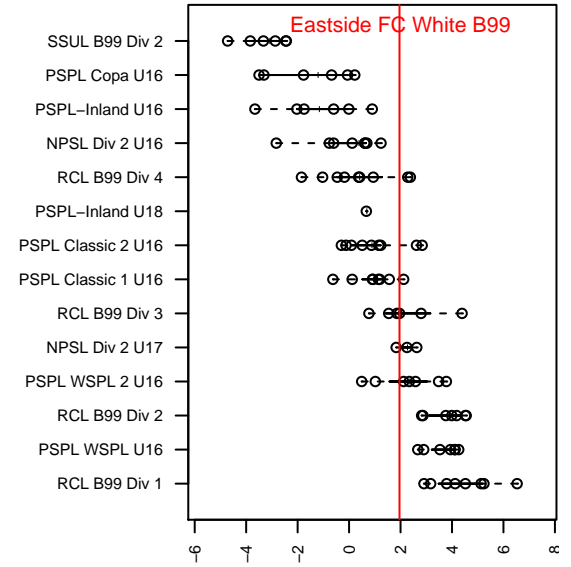

**attack and defense rating
relative to others at age
and all opponents in last 13 months**