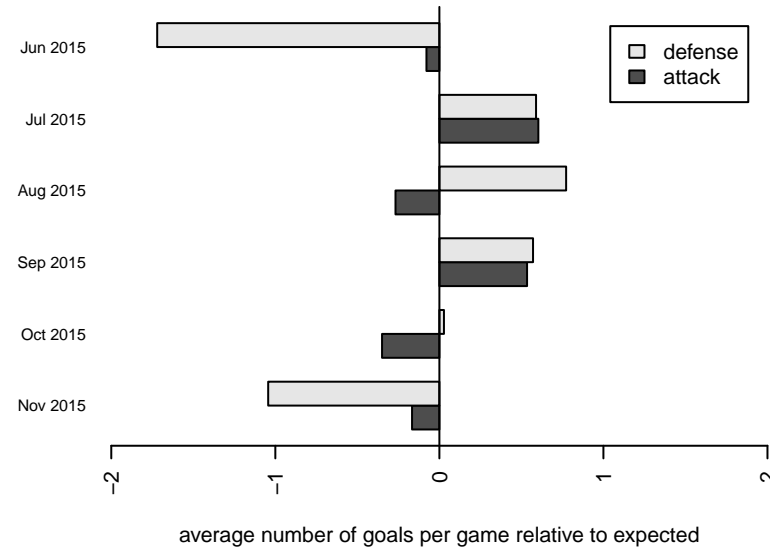

Performance relative to 13 month average