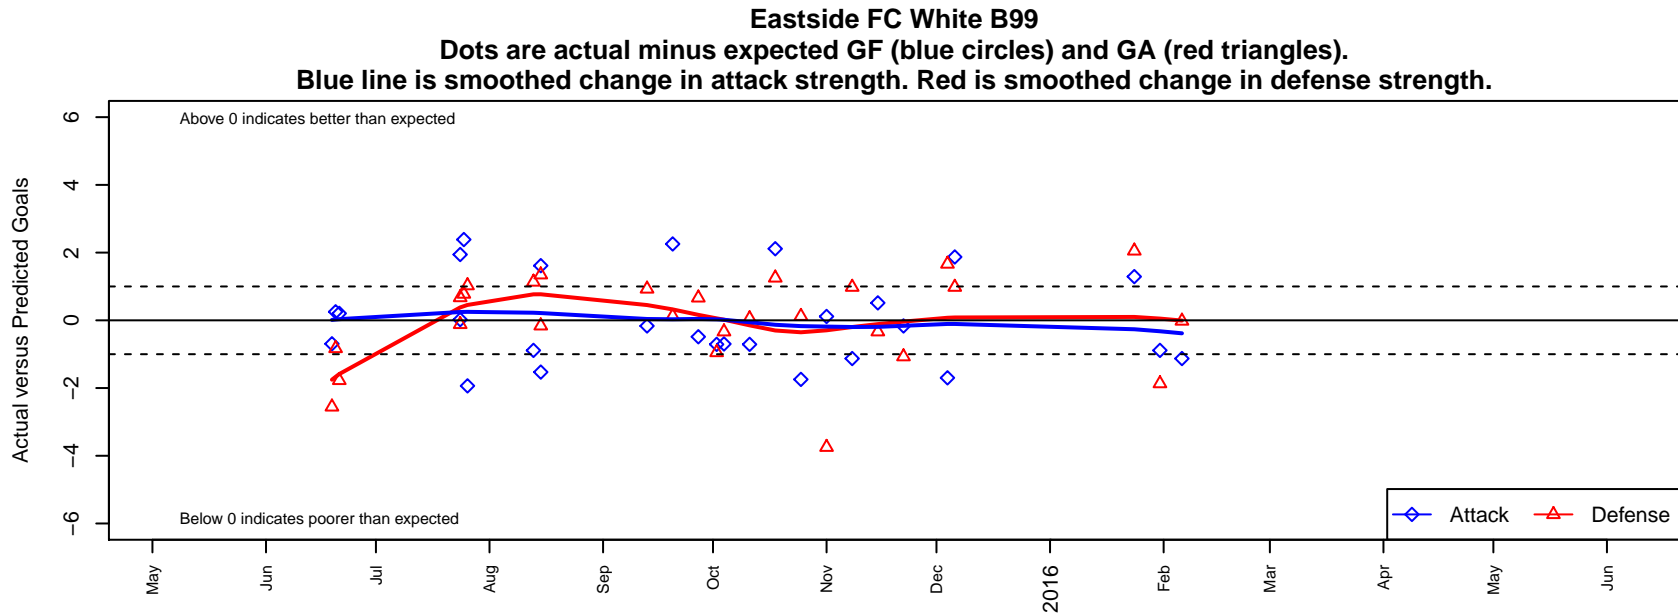

**attack and defense variance (black dot)
relative to other teams
and top 10 in region**

**attack and defense rating
relative to others at age
and all opponents in last 13 months**

Eastside FC White B99

Eastside FC
Preston, WA
B99 total strength=1445
attack=12.31 defense=7.11
fall league = RCL B99 Div 3
notes= Barros 2014

alt names used:
EASTSIDE FC B99 WHITE ()
EASTSIDE FC B99 WHITE B (WA)
Eastside FC BU16 White
Eastside FC B99 White B
Eastside FC B99 White B

Venues played:
2015 Rainier Challenge Samba U16
2015 Oswego Nike Cup Silver U16
2015 Bigfoot Gold U16
2015 RCL B99 Div 3
2015 WYS Presidents Cup B99 Div 1